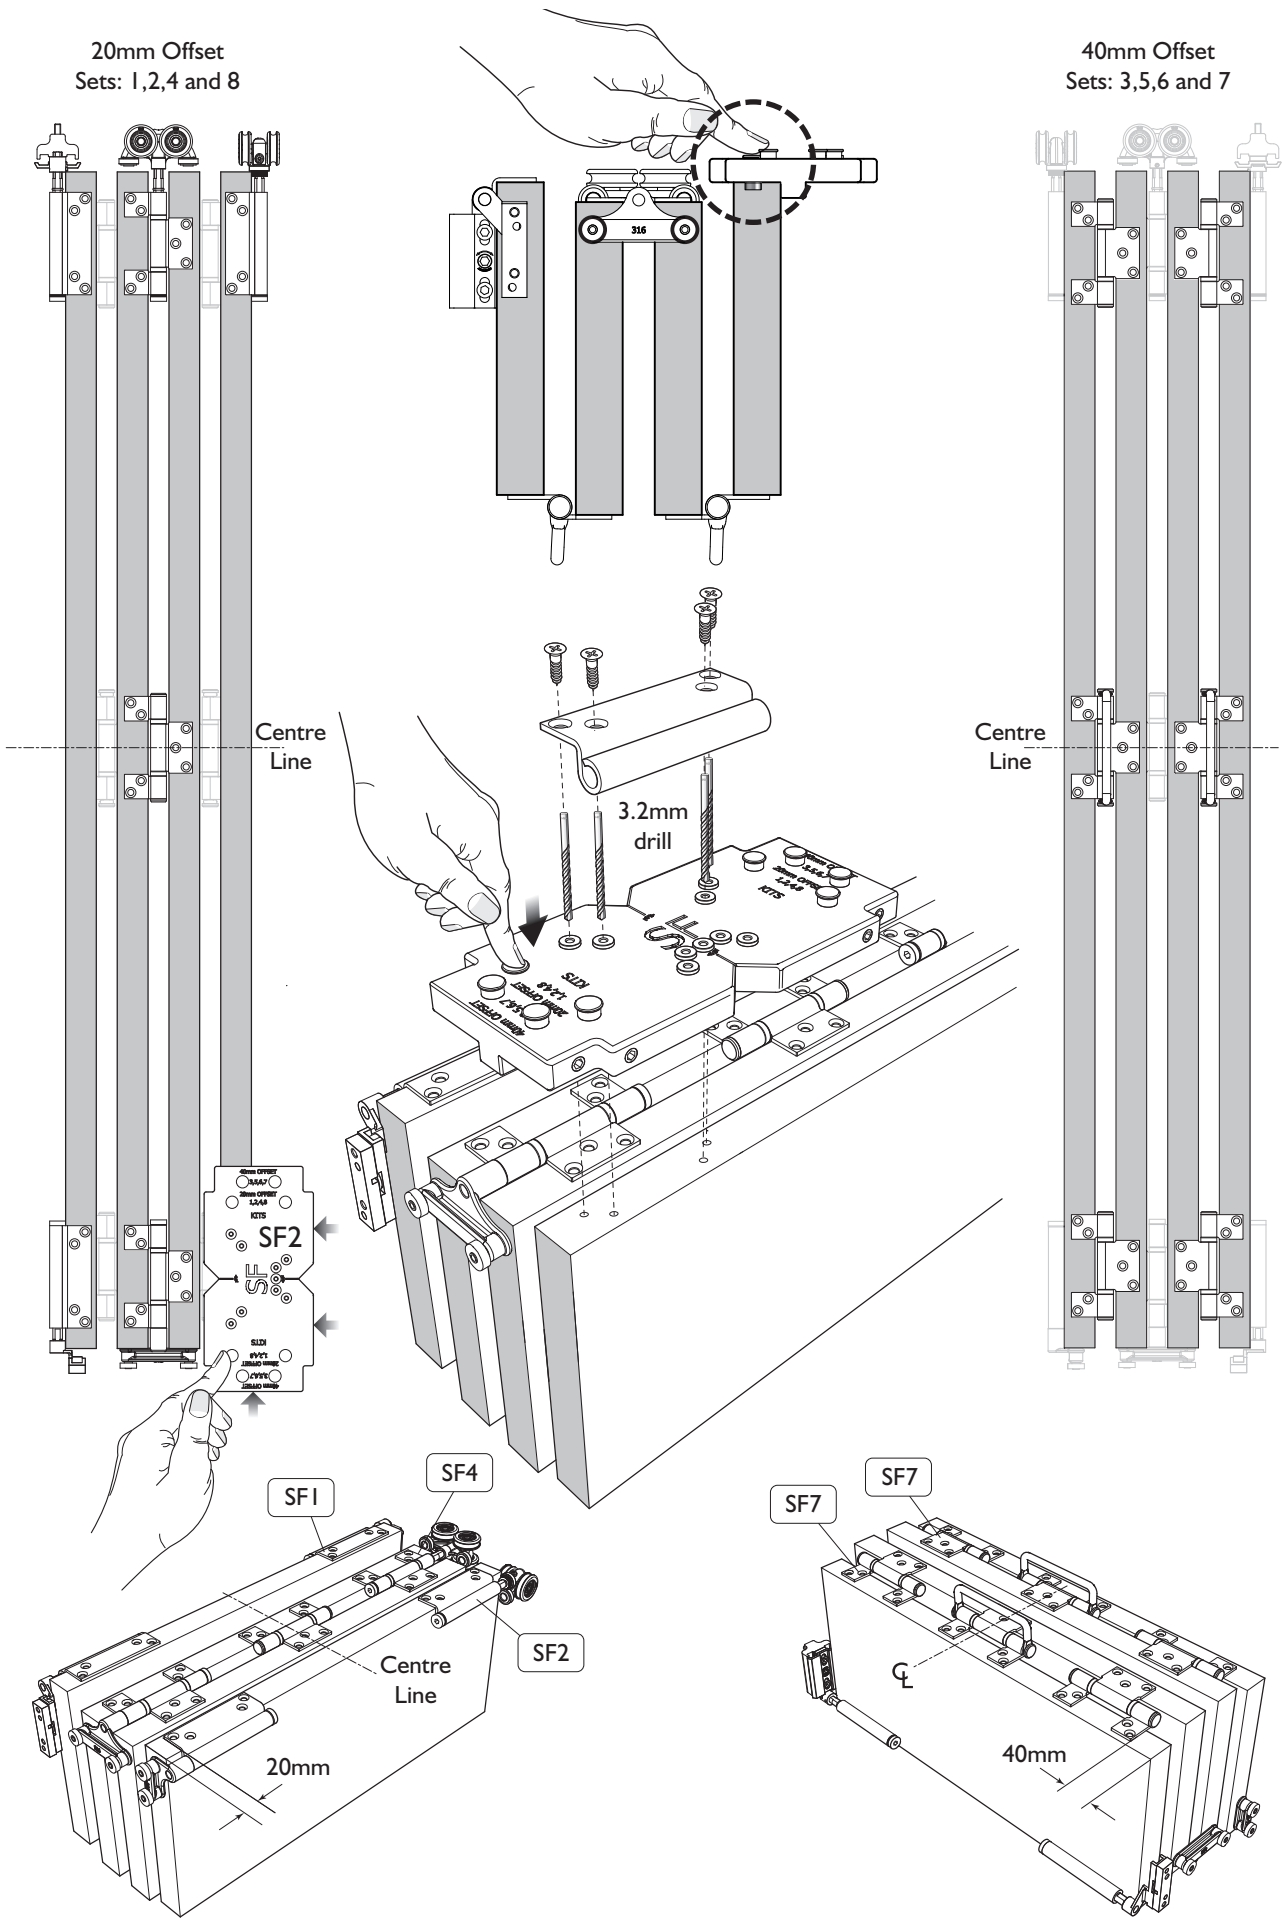

Securefold drill jig

20mm Offset
Sets: 1, 2, 4 and 8

40mm Offset
Sets: 3, 5, 6 and 7

20mm Offset - ☉ button positions
 - ● drill locations

40mm Offset - ☉ button positions
 - ● drill locations